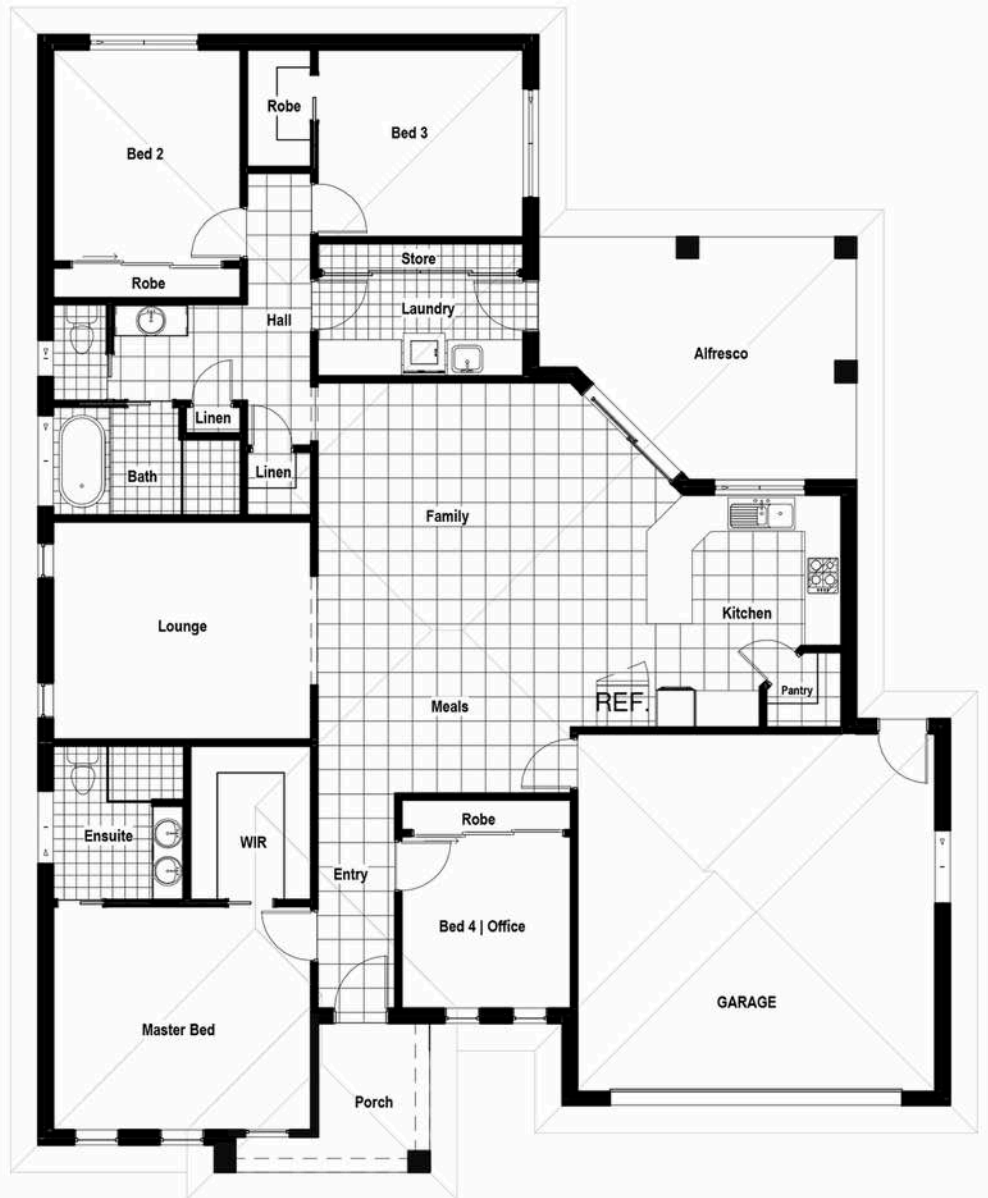

Aalto

232 sqm | 25 squares

With the master suite privately located at the front, this plan is a spacious home that is designed to maximise usable space with its intergrated living area, kitchen and additional lounge room that spill on to a large alfresco for entertaining or relaxation. Aalto is a highly efficient design that gives you more house for less, to make the most of you asset.

**ROOM
TO
GROW**