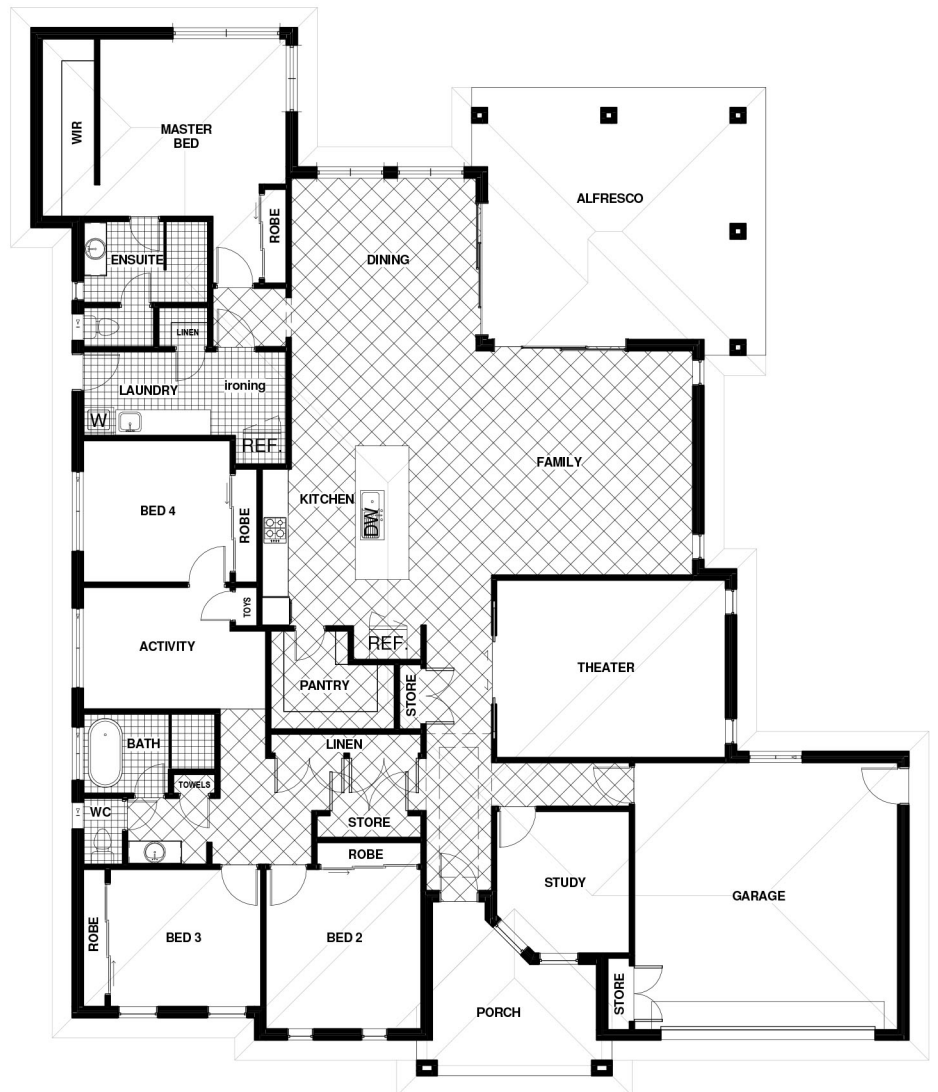

Alpine

346 sqm | 37 squares

A home is more than just somewhere to live. It's a haven from the pressures of life. This design ensures your own private escape every time you walk through your front door. The perfect combination of a family friendly layout with delightful 'retreat spaces'. With living, kitchen and dining areas spread across the rear of the home, an additional lounge and activity room and a magnificent covered alfresco to boot, this home is perfect for those looking for a touch of luxury.

**A
TOUCH
OF
LUXURY**