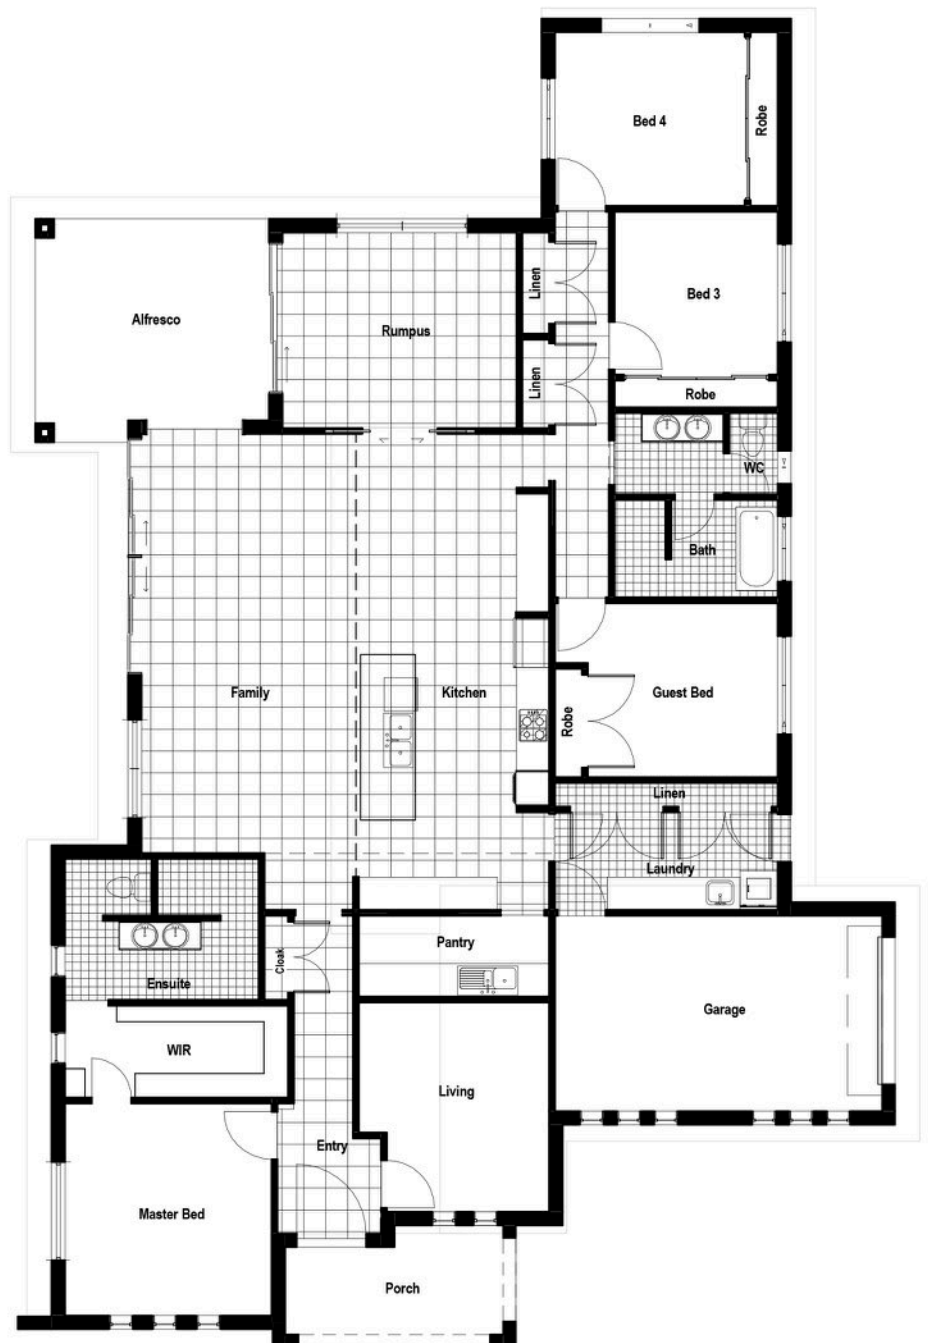

Encore

275 sqm | 29.5 squares

Evoking a Contemporary style, this home is something different, with its large, beautiful north facing family room. It features the master suite, privately located, towards the front with a generous ensuite and wardrobe. This plan is a spacious home that is designed to maximise usable space with its intergrated living area, kitchen and additional rumpus room that spills out on to a large alfresco for entertaining or relaxation.