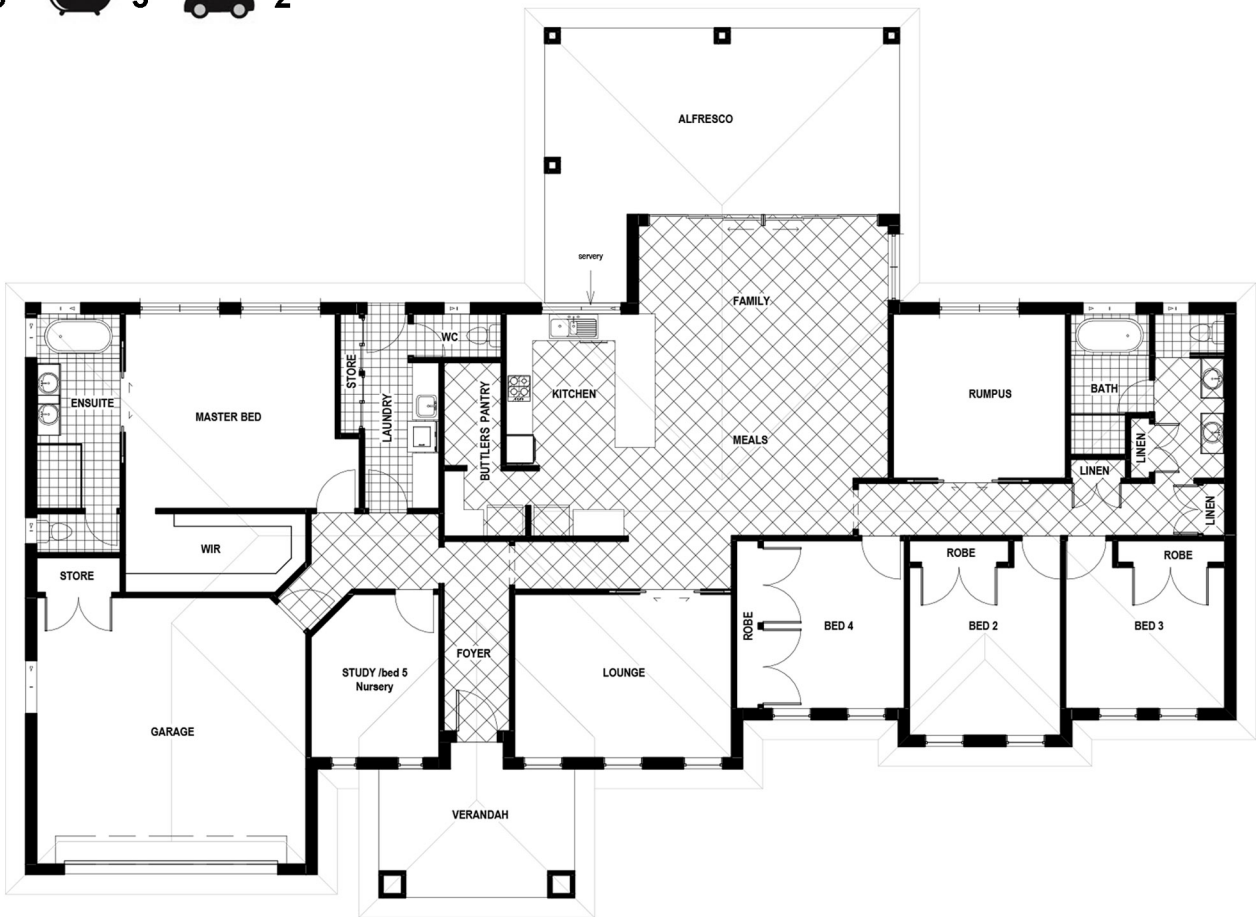

 5
  3
  2

**FOR THE  
WHOLE  
FAMILY**

## New England

353 sqm | 37.9 squares

A place to truly love to live. This Prestige Dunst Bros plan is perfect for those who seek an attractive single story home with sensible zoning for maximum living flexibility and generous spaces that are warm and bathed in natural light. The design features a lounge and rumpus room separate to the open plan living areas and also a generous alfresco with severy to give a perfect balance of retreat and entertainment spaces for all members of the family.