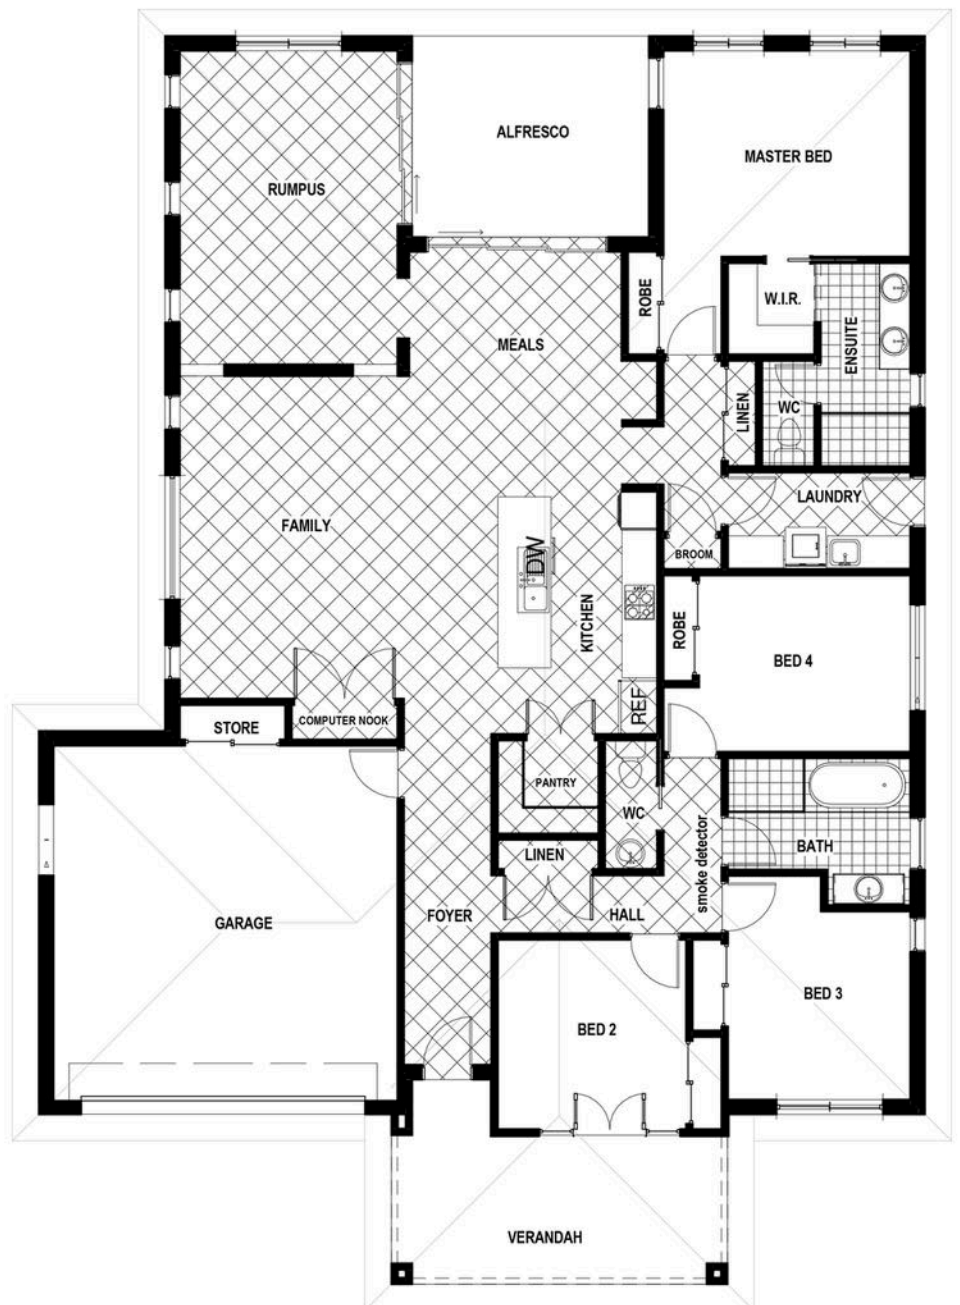

The Peak

254 sqm | 28.5 squares

This home design is perfect for a large or growing family with plenty of space in the open plan living area that flows onto a protected outdoor room with two stacker doors that bathe the house in warm natural light. The plan also includes a generous rumpus room for the children, while the Master bedroom with a walk-in-robe and ensuite offers a desirable retreat.

**A TOUCH
OF
CLASS**